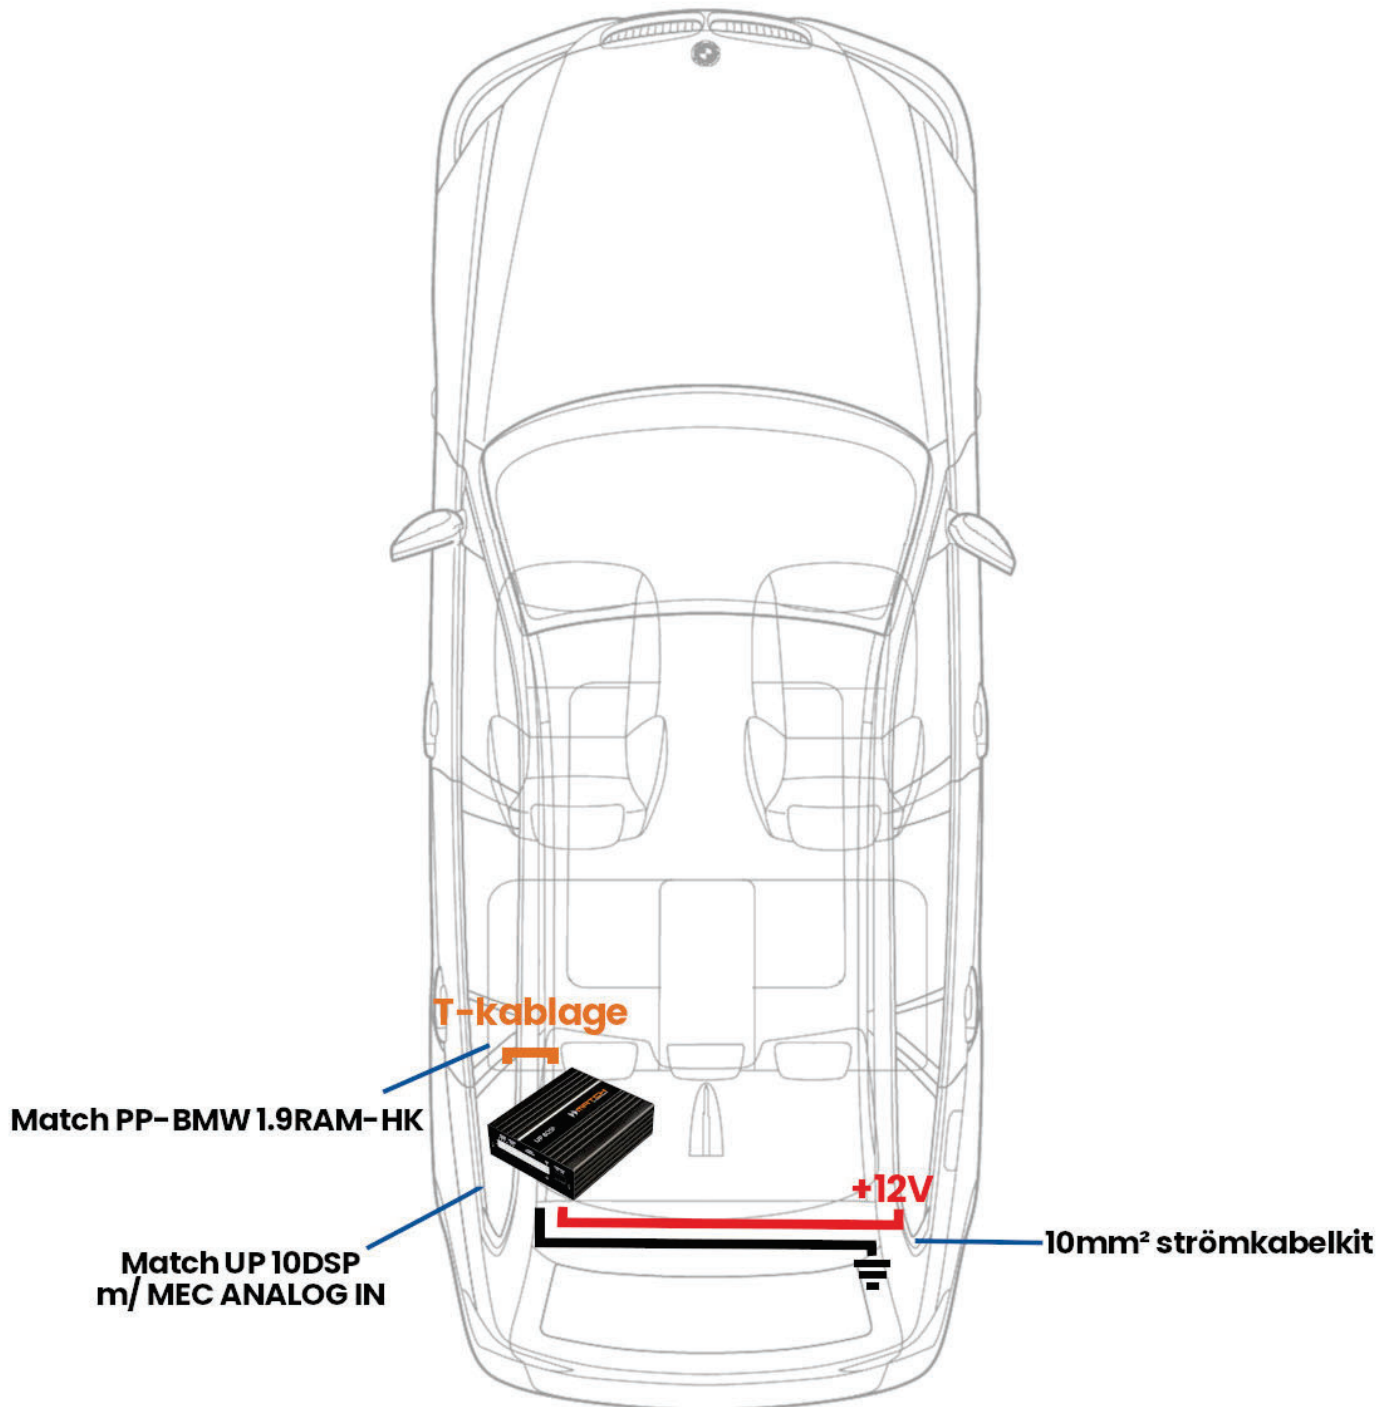

# BMW Ljuduppgradering Level 1

CRUISE

MATCH  
BY AUDIOTEC FISCHER